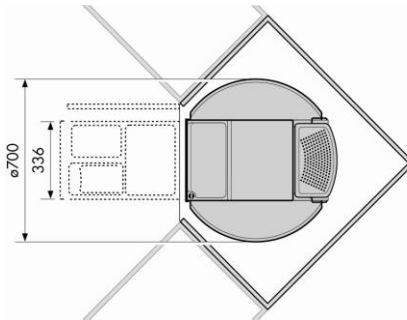

! Further information

- Bottom mount, very easy and quick installation with only 4 screws
- For corner cabinets with a 135° door angle
- Swiveling center gives you instant access for cleaning or recycling purposes.
- Full extension ball bearing slides, allows total access to the recycling bins
- The lid offers more storage space.
- The lid cover the slides, more protection against dust, longer lasting slide efficiency
- Hooks on the lid sides, allows to hang many other articles
- Comes with soft control slides for a smoother closing
- 2 x 18l bins + 1 x 12l multifunctional bucket with perforated cover

Old version #	New version #	Description	Capacity	Color	Dimensions
3645	3645100	WASTE & CLEAN UNIT	2 X 18L + 12 L bucket (2 x 18.9Qt + 12.6 Qt bucket)	Grey	Mini opening: 346mm (13 5/8") Internal dia.: 700 mm (27 9/16") Min. height: 340mm (13 1/2")