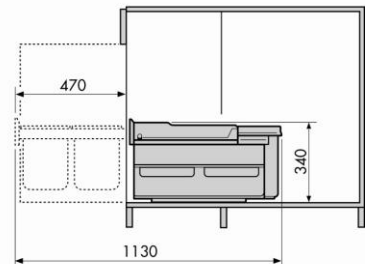

! Further information

- Bottom mount, very easy and quick installation with only 4 screws
- For corner cabinets with a 135° door angle
- Swiveling center gives you instant access for cleaning or recycling purposes.
- Full extension ball bearing slides, allows total access to the recycling bins
- The lid offers more storage space.
- The lid cover the slides, more protection against dust, longer lasting slide efficiency
- Hooks on the lid sides, allows to hang many other articles
- Comes with soft control slides for a smoother closing
- 2 x 18l bins + 1 x 12l multifunctional bucket with perforated cover

Old version #	New version #	Description	Capacity	Color	Dimensions
3645	3645100	WASTE & CLEAN UNIT	2 X 18L + 12 L bucket (2 x 18.9Qt + 12.6 Qt bucket)	Grey	Mini opening: 346mm (13 5/8") Internal dia.: 700 mm (27 9/16") Min. height: 340mm (13 1/2")