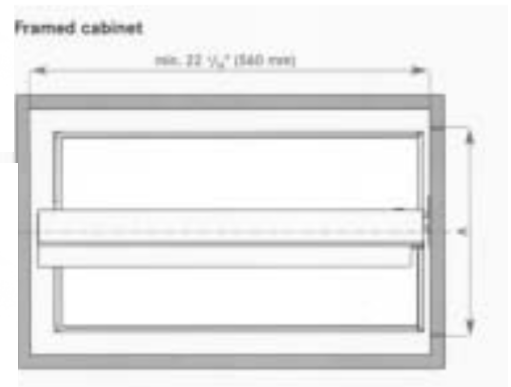

# Arena Plus Dispensa Pantry unit

**Interior min. depth :** min. 22 1/16" (560mm)

**For a complete set, order :**

**1- Your frame (front fixing brackets, runners and frame are included)**

Grey	Champagne	Interior Height
24160100	24160155	33 7/8 to 49-5/8" (860mm to 1260mm)
24260100	24260155	49-5/8 to 65-3/8" (1260mm to 1660mm)
24382100	24382155	65-3/8 to 81-1/8" (1660mm to 2060mm)
24383100	24383155	77-1/8 to 92-7/8" (1960mm to 2360mm)

**2- Order your choice of shelves (Set of 2)**

Opening Width A	Chrome /Maple	Champagne /Maple	Chrome /Grey	Chrome /White	Shelf Dimension (W x D x H)
Min. 8 1/2" (216mm)	25140150	25155150	25140100	2514030	8" x 20 3/8" x 4 1/8" (203 x 518 x 105 mm)
Min. 10 1/2" (216mm)	35140150	35155150	35140100	3514030	10" x 20 3/8" x 4 1/8" (254 x 518 x 105 mm)
Min. 11 1/2" (216mm)	26140150	26155150	26140100	2614030	11" x 20 3/8" x 4 1/8" (279 x 518 x 105 mm)
Min. 13 1/2" (216mm)	36140150	36155150	36140100	3614030	13" x 20 3/8" x 4 1/8" (330 x 518 x 105 mm)
Min. 14 1/2" (216mm)	27140150	27155150	27140100	2714030	14" x 20 3/8" x 4 1/8" (356 x 518 x 105 mm)
Min. 16 1/2" (216mm)	37140150	37155150	37140100	3714030	16" x 20 3/8" x 4 1/8" (406 x 518 x 105 mm)
Min. 17 1/2" (216mm)	28140150	28155150	28140100	2814030	17" x 20 3/8" x 4 1/8" (432 x 518 x 105 mm)
Min. 19 1/2" (216mm)	38140150	38155150	38140100	3814030	19" x 20 3/8" x 4 1/8" (483 x 518 x 105 mm)
Min. 20 1/2" (216mm)	39140150	39155150	39140100	3914030	20" x 20 3/8" x 4 1/8" (508 x 518 x 105 mm)
Min. 22 1/2" (216mm)	40140150	40155150	40140100	4014030	22" x 20 3/8" x 4 1/8" (559 x 518 x 105 mm)