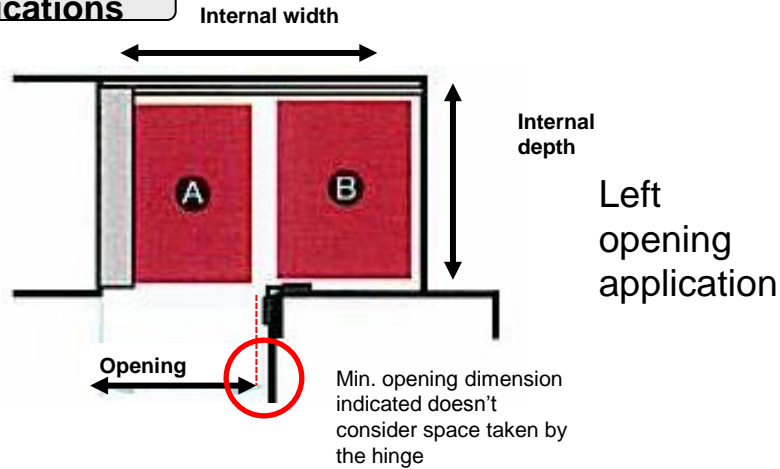

Installation specifications

Softstop
now included

Internal depth required: min.500mm (19-11/16")

Opening	Internal width	Frame to order	Baskets to order
Recommended for A door min. 450mm (17-3/4") Important: consider always min. opening 394mm (15-1/2")	862 to 971mm (34" to 38-1/4")	Right opening: # 30580100 Left opening: # 30581100	Front baskets: chrome wire Rear baskets: Arena grey # 30594140100

Opening	Internal width	Frame to order	Baskets to order
Recommended for a door min. 500mm (19-11/16") Important: consider always min. opening 444mm (17-1/2")	862 to 971mm (34" to 38-1/4")	Right opening: # 30580100 Left opening: # 30581100	All baskets: Arena grey # 30595140100 All baskets: Arena maple #30595140150